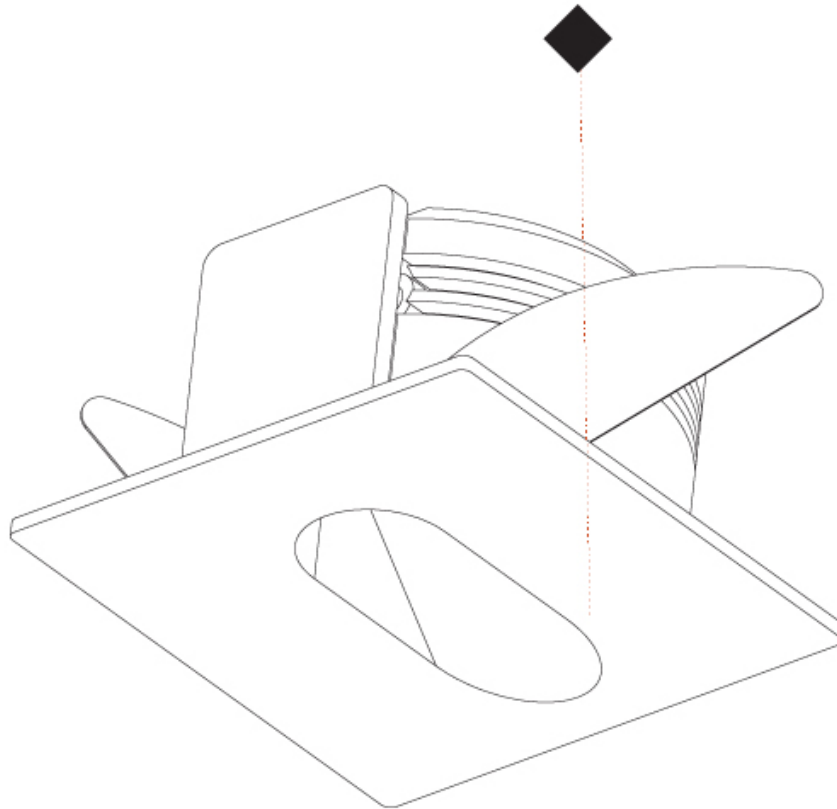

### PHYSICAL

Shape: Square  
 Length (mm): 53  
 Length (in): 2 1/4  
 Height (mm): 53  
 Depth (mm): 35  
 Height (in): 2 1/4  
 Depth (in): 1 3/8  
 Min. Recessing Depth (mm): 40  
 Min. Recessing Depth (in): 1 9/16  
 Light Distribution: Asymmetric  
 Weight (kg): 0.11  
 Weight (lbs): 0.25  
 Fixture Finish: SSR / BKV / CWI / CRY / HAB / UFT / ITA / RUA / FTG / MYG / LOD / PUS / FRO / FUP / KIA / POP / BLS / SPG / MEY / GOH / GUM / CHC / COM / ABZ / JAG / OBR / MOS / ROR  
 Fixture Material: Aluminum

## DELIGHT LOLLIPOP SQUARE WIDE RECESSED

A35695-

PROJECT

TYPE

SPECIFIER

QUANTITY

DATE

A